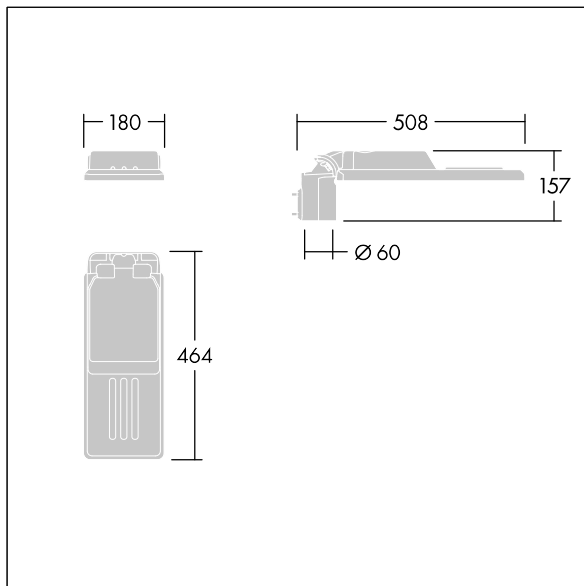

## 96636134 IS XS 12L105-730 NR CL1 WS0.3 M60 GY-S

### Isaro

A discrete and flexible road and street lantern with durable high performance. Programmable LED driver, set for fixed output, driving 12 LEDs at 1050mA. Body: extra small size, die-cast aluminium (EN AC-44300), powder coated textured Light grey textured (150) - partly painted. Shaft: Light grey textured (150) - partly painted. Cover: Extra White glass. Fixings: stainless steel with anti-galvanic treatment. narrow road optic, with Colour Rendering Index min.: 70, Correlated colour temperature\*: 3000 Kelvin LEDs supplied. Class I electrical, Impact strength: IK08, IP66, T<sub>a</sub> max.: 35°C. Supplied with Ø60mm spigot adaptor which can be fitted for post-top (0°/5°/10° tilt) or side-entry (-20°/-15°/-10°/-5°/0° tilt). Pre-wired with 0.3m, 1.5mm<sup>2</sup> H07RN-F cable.

Dimensions: 508 x 180 x 157 mm  
 Luminaire input power: 40.6 W  
 Luminaire luminous flux: 5032 lm  
 Luminaire efficacy: 124 lm/W  
 Weight: 3.33 kg  
 Scx: 0.028 m<sup>2</sup>

TLG\_ISLC\_F\_XS\_ZU\_SR.jpg