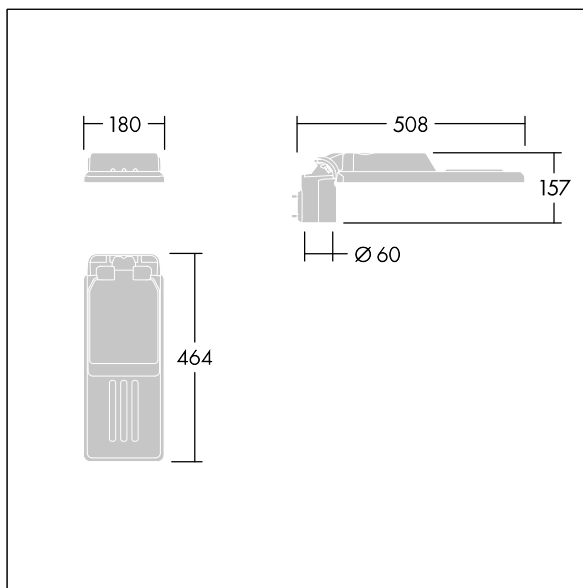

## 96636132 IS XS 12L70-730 NR CL1 WS0.3 M60 GY-S

### Isaro

A discrete and flexible road and street lantern with durable high performance. Programmable LED driver, set for fixed output, driving 12 LEDs at 700mA. Body: extra small size, die-cast aluminium (EN AC-44300), powder coated textured Light grey textured (150) - partly painted. Shaft: Light grey textured (150) - partly painted. Cover: Extra White glass. Fixings: stainless steel with anti-galvanic treatment. narrow road optic, with Colour Rendering Index min.: 70, Correlated colour temperature\*: 3000 Kelvin LEDs supplied. Class I electrical, Impact strength: IK08, IP66, Ta max.: 45°C. Supplied with Ø60mm spigot adaptor which can be fitted for post-top (0°/5°/10° tilt) or side-entry (-20°/-15°/-10°/-5°/0° tilt). Pre-wired with 0.3m, 1.5mm<sup>2</sup> H07RN-F cable.

Dimensions: 508 x 180 x 157 mm  
 Luminaire input power: 26.6 W  
 Luminaire luminous flux: 3586 lm  
 Luminaire efficacy: 135 lm/W  
 Weight: 3.33 kg  
 Scx: 0.028 m<sup>2</sup>

TLG\_ISLC\_F\_XS\_ZU\_SR.jpg