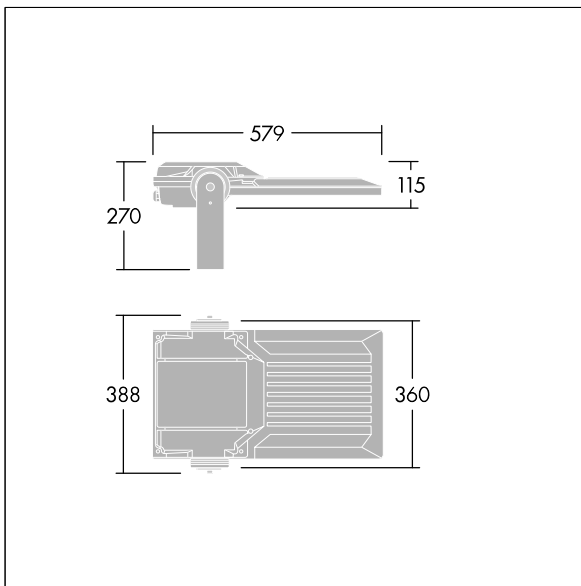

TLG_AFP2_M_M.wmf

This product contains a light source of energy efficiency class E.

All values marked with an * are rated values. Thorn uses tried and tested components from leading suppliers, however there may be isolated instances of technology-related failures of individual LEDs during the rated product lifetime. International standards set the tolerance in initial flux and connected load at ±10%. Unless stated otherwise, the values apply to an ambient temperature of 25°C.

Thorn Lighting is constantly developing and improving its products. The right is reserved to change specifications without prior notification or public announcement.
© Thorn Lighting