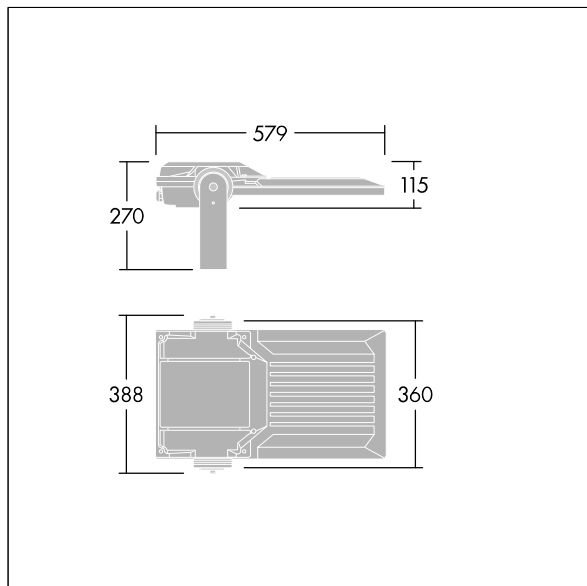

Areaflood Pro 2

96635912 AFP2 M 72L50-740 A4 CL1 GY

THORN

Areaflood Pro 2

A compact, lightweight, general purpose LED area floodlight. With medium body. driving 72 LEDs at 500mA with Asymmetrical 40° light distribution. IP66, IK08, Class I electrical. Body: die-cast aluminium (EN AC-44300), Light grey 150 sanded textured (close to RAL9006).. Enclosure: 4mm thick toughened glass. Reversible mounting stirrup supplied, optional spigot adaptors available separately for post top mounting. Complete with 4000K LED.

Integrated 6kV surge protection included as standard, with higher 10kV protection when selected (designated by 'SP' in the description).

Dimensions: 579 x 360 x 115 mm
Luminaire input power: 108 W
Luminaire luminous flux: 18048 lm
Luminaire efficacy: 167 lm/W
weight: 9.85 kg
Scx: 0.06 m²

TLG_AFP2_F_M_1.jpg

TLG_AFP2_M_M.wmf

This product contains a light source of energy efficiency class E.

All values marked with an * are rated values. Thorn uses tried and tested components from leading suppliers, however there may be isolated instances of technology-related failures of individual LEDs during the rated product lifetime. International standards set the tolerance in initial flux and connected load at $\pm 10\%$. Unless stated otherwise, the values apply to an ambient temperature of 25°C.