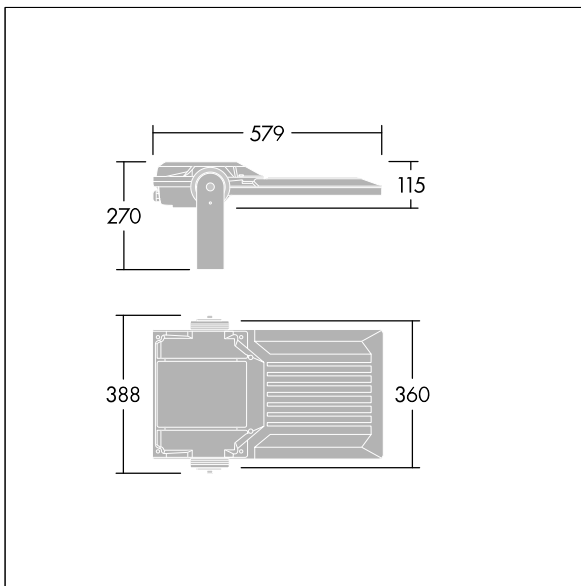

TLG_AFP2_M_M.wmf

This product contains light sources of energy efficiency classes D, E.

All values marked with an * are rated values. Thorn uses tried and tested components from leading suppliers, however there may be isolated instances of technology-related failures of individual LEDs during the rated product lifetime. International standards set the tolerance in initial flux and connected load at ±10%. Unless stated otherwise, the values apply to an ambient temperature of 25°C.

Thorn Lighting is constantly developing and improving its products. The right is reserved to change specifications without prior notification or public announcement.
© Thorn Lighting