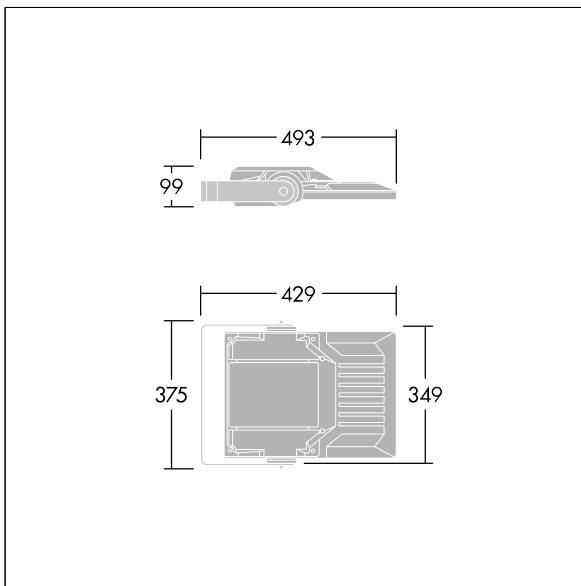

TLG_AFP2_M_S.wmf

This product contains a light source of energy efficiency class D.

All values marked with an * are rated values. Thorn uses tried and tested components from leading suppliers, however there may be isolated instances of technology-related failures of individual LEDs during the rated product lifetime. International standards set the tolerance in initial flux and connected load at ±10%. Unless stated otherwise, the values apply to an ambient temperature of 25°C.

Thorn Lighting is constantly developing and improving its products. The right is reserved to change specifications without prior notification or public announcement.
© Thorn Lighting