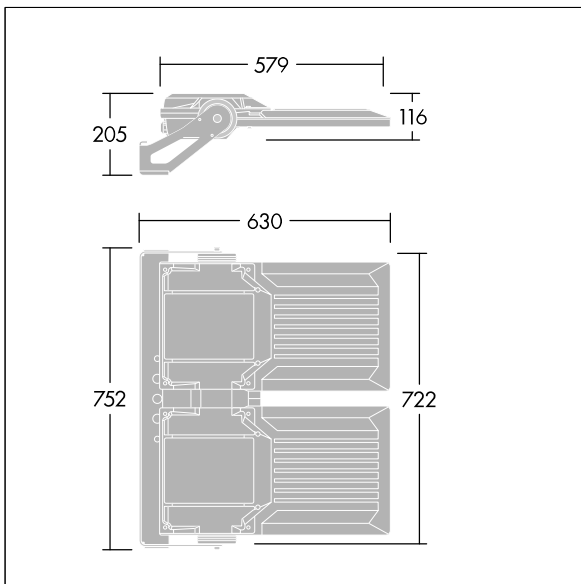

TLG_AFP2_M_2M.wmf

This product contains light sources of energy efficiency classes D, E.

All values marked with an * are rated values. Thorn uses tried and tested components from leading suppliers, however there may be isolated instances of technology-related failures of individual LEDs during the rated product lifetime. International standards set the tolerance in initial flux and connected load at ±10%. Unless stated otherwise, the values apply to an ambient temperature of 25°C.