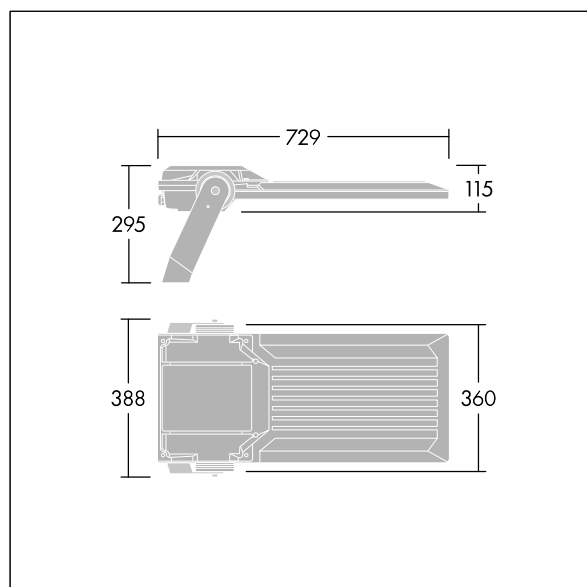

TLG_AFP2_M_L.wmf

This product contains light sources of energy efficiency classes D, E.

All values marked with an * are rated values. Thorn uses tried and tested components from leading suppliers, however there may be isolated instances of technology-related failures of individual LEDs during the rated product lifetime. International standards set the tolerance in initial flux and connected load at $\pm 10\%$. Unless stated otherwise, the values apply to an ambient temperature of 25°C.

Thorn Lighting is constantly developing and improving its products. The right is reserved to change specifications without prior notification or public announcement.
© Thorn Lighting