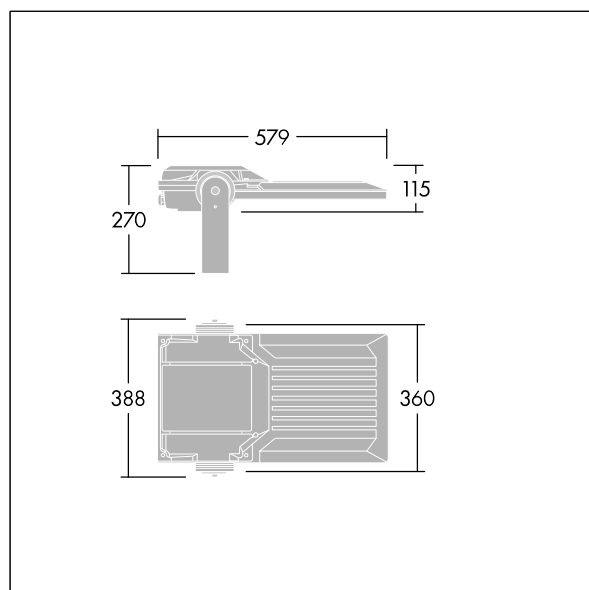

TLG_AFP2_M_M.wmf

This product contains a light source of energy efficiency class E.

All values marked with an * are rated values. Thorn uses tried and tested components from leading suppliers, however there may be isolated instances of technology-related failures of individual LEDs during the rated product lifetime. International standards set the tolerance in initial flux and connected load at $\pm 10\%$. Unless stated otherwise, the values apply to an ambient temperature of 25°C.

Thorn Lighting is constantly developing and improving its products. The right is reserved to change specifications without prior notification or public announcement.
© Thorn Lighting