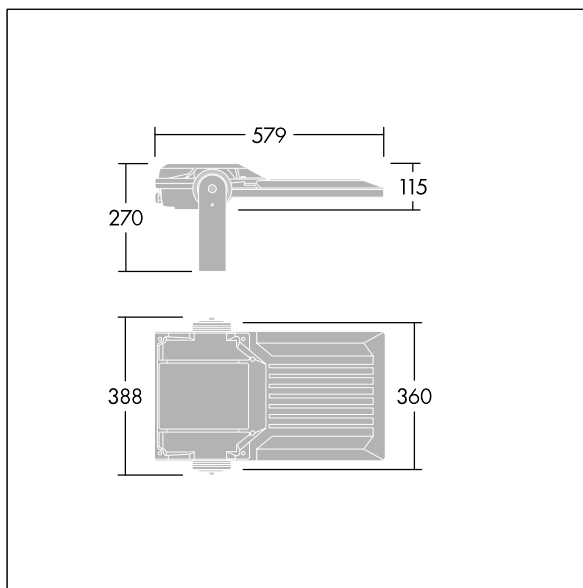

TLG_AFP2_M_M.wmf

This product contains a light source of energy efficiency class E.

All values marked with an * are rated values. Thorn uses tried and tested components from leading suppliers, however there may be isolated instances of technology-related failures of individual LEDs during the rated product lifetime. International standards set the tolerance in initial flux and connected load at ±10%. Unless stated otherwise, the values apply to an ambient temperature of 25°C.

Thorn Lighting is constantly developing and improving its products. The right is reserved to change specifications without prior notification or public announcement.
© Thorn Lighting