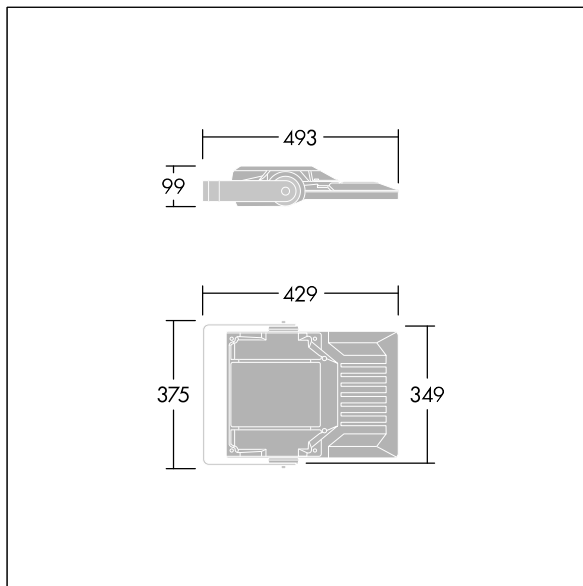

TLG_AFP2_M_S.wmf

This product contains a light source of energy efficiency class D.

All values marked with an * are rated values. Thorn uses tried and tested components from leading suppliers, however there may be isolated instances of technology-related failures of individual LEDs during the rated product lifetime. International standards set the tolerance in initial flux and connected load at ±10%. Unless stated otherwise, the values apply to an ambient temperature of 25°C.