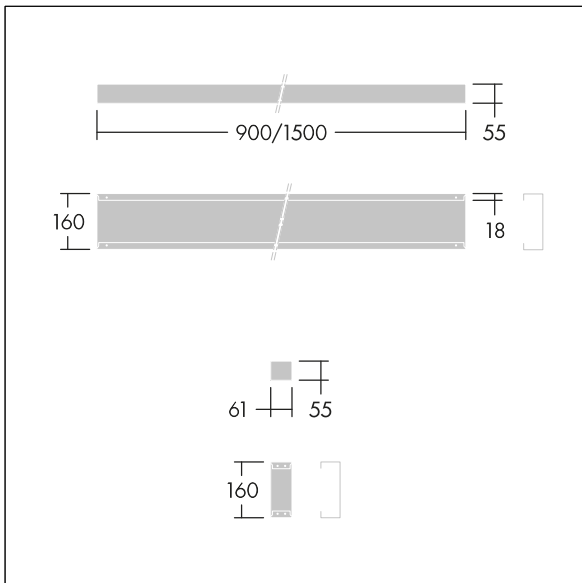

Punch

96635743 PUNCH 3 LV C MOUNT SET

Punch

Through wiring set for Punch LV continuous run installations. Body: mechanical connector includes through wiring cable. Can be used without any additional accessory.

Weight: 0.5 kg

TLG_PNCH_F_Mountkit_1700.jpg

TLG_PNC3_M_LV_RESD_INFIL.wmf