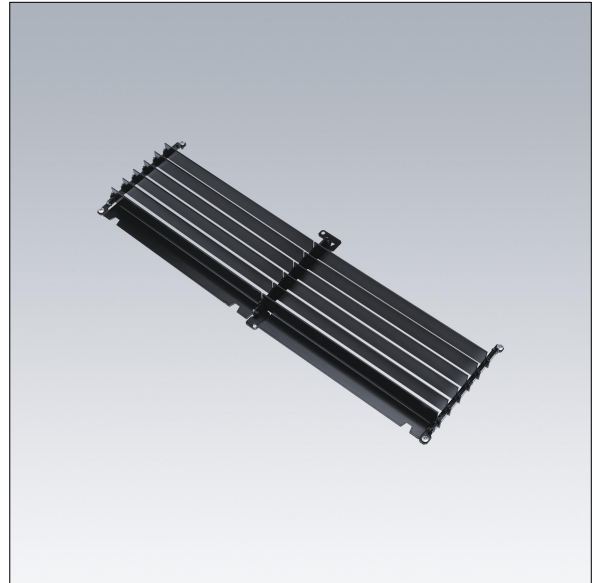

96671497 ALTIS G4G5 1 BRICK LOUVRE WB

Louvre kit for 1 Altis LED module with wide light distribution. Can be installed before or after installation on site. Finished black (close to RAL9005).

Design advice can be obtained from your local representative.

TLG_ALT5_F_LVS.jpg