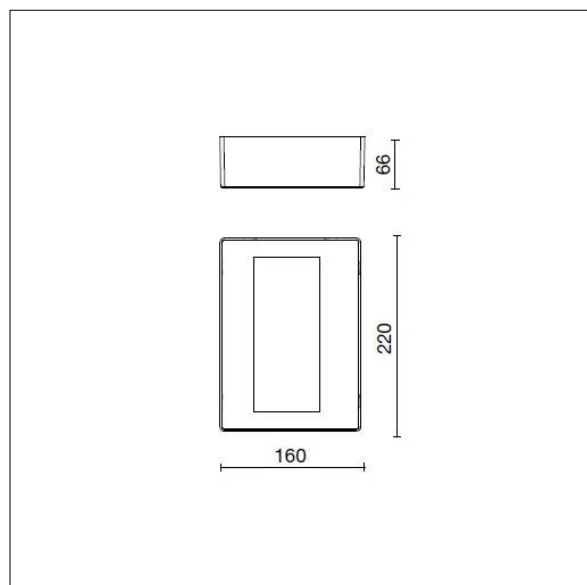

### Lucem

An architectural LED wall mounted luminaire with asymmetric light distribution, particularly suitable for indirect lighting applications. Electronic, DALI dimmable control gear. Class I electrical, IP65, IK06. Body: die-cast aluminium (EN AB-47100), powder coated textured anthracite (close to RAL7016). Supplied in one box, ready to install. Complete with 4000K LED.

Luminaire input power: 40 W  
 Luminaire luminous flux: 5396 lm  
 Luminaire efficacy: 135 lm/W  
 Weight: 3 kg

TLG\_LUCEM\_F\_L.jpg

TLG\_LUCEM\_M\_L.wmf

**Lucem**

**96651825 LUCEM L LED5000-940 HFX ANT**