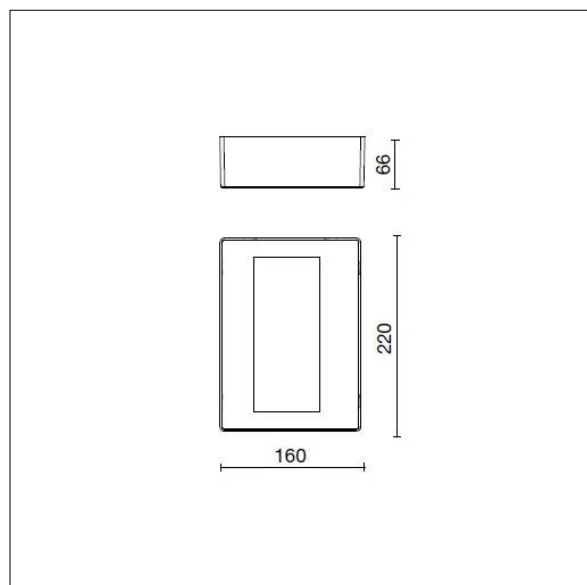

### Lucem

An architectural LED wall mounted luminaire with asymmetric light distribution, particularly suitable for indirect lighting applications. Electronic, DALI dimmable control gear. Class I electrical, IP65, IK06. Body: die-cast aluminium (EN AB-47100), powder coated textured anthracite (close to RAL7016). Supplied in one box, ready to install. Complete with 4000K LED.

Luminaire input power: 40 W  
 Luminaire luminous flux: 5396 lm  
 Luminaire efficacy: 135 lm/W  
 Weight: 3 kg

TLG\_LUCEM\_F\_L.jpg

TLG\_LUCEM\_M\_L.wmf