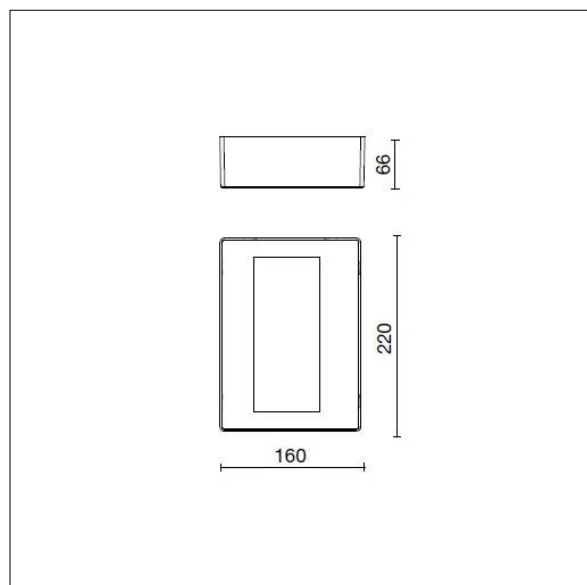

### Lucem

An architectural LED wall mounted luminaire with asymmetric light distribution, particularly suitable for indirect lighting applications. Electronic, DALI dimmable control gear. Class I electrical, IP65, IK06. Body: die-cast aluminium (EN AB-47100), powder coated textured anthracite (close to RAL7016). Supplied in one box, ready to install. Complete with 3000K LED.

Luminaire input power: 40 W  
 Luminaire luminous flux: 4998 lm  
 Luminaire efficacy: 125 lm/W  
 Weight: 3 kg

TLG\_LUCEM\_F\_L.jpg

TLG\_LUCEM\_M\_L.wmf

**Lucem**

**96651824 LUCEM L LED5000-930 HFX ANT**