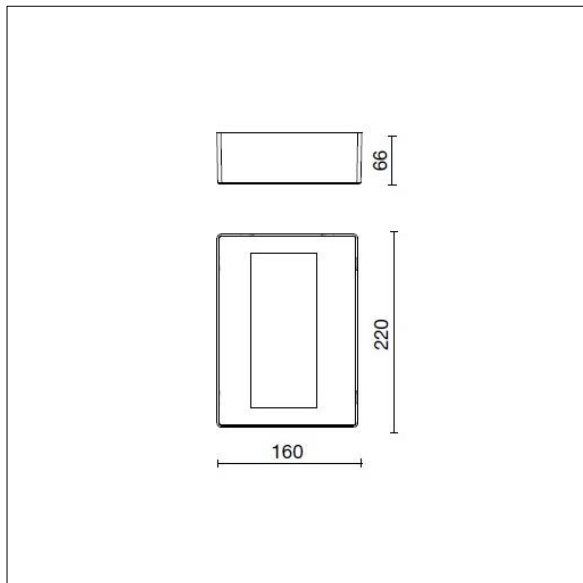

96651823 LUCEM L LED5000-940 HFX BK

Lucem

An architectural LED wall mounted luminaire with asymmetric light distribution, particularly suitable for indirect lighting applications. Electronic, DALI dimmable control gear. Class I electrical, IP65, IK06. Body: die-cast aluminium (EN AB-47100), powder coated textured black (close to RAL9005). Supplied in one box, ready to install. Complete with 4000K LED.

Luminaire input power: 40 W
 Luminaire luminous flux: 5396 lm
 Luminaire efficacy: 135 lm/W
 Weight: 3 kg

TLG_LUCEM_F_L.jpg

TLG_LUCEM_M_L.wmf

Lucem

96651823 LUCEM L LED5000-940 HFX BK

THORN