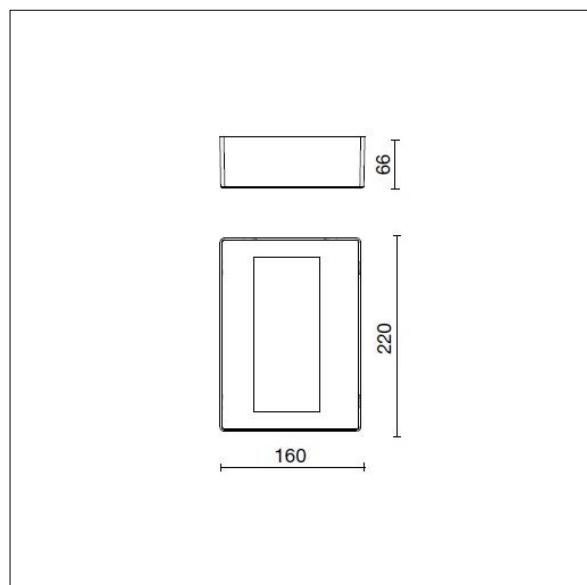

96651822 LUCEM L LED5000-930 HFX BK

ISO 9223 C4	IP65	IK06			
----------------	------	------	---	---	--

Lucem

An architectural LED wall mounted luminaire with asymmetric light distribution, particularly suitable for indirect lighting applications. Electronic, DALI dimmable control gear. Class I electrical, IP65, IK06. Body: die-cast aluminium (EN AB-47100), powder coated textured black (close to RAL9005). Supplied in one box, ready to install. Complete with 3000K LED.

Luminaire input power: 40 W
 Luminaire luminous flux: 4998 lm
 Luminaire efficacy: 125 lm/W
 Weight: 3 kg

TLG_LUCEM_F_L.jpg

TLG_LUCEM_M_L.wmf

Lucem

96651822 LUCEM L LED5000-930 HFX BK

THORN