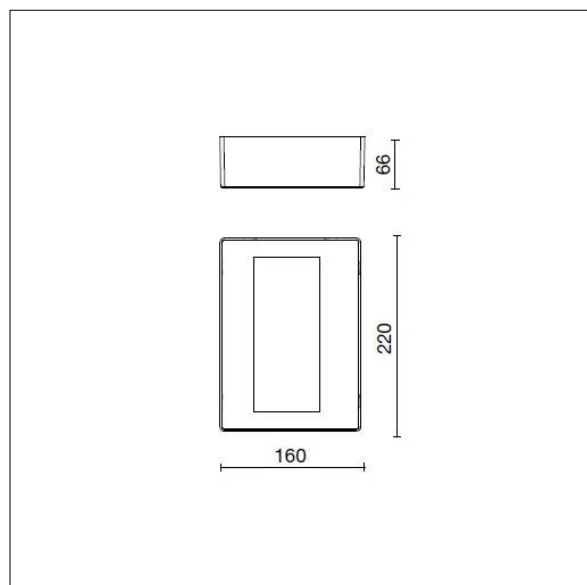

96651820 LUCEM L LED5000-930 HFX WH

ISO 9223 C4	IP65	IK06		
----------------	------	------	---	---

Lucem

An architectural LED wall mounted luminaire with asymmetric light distribution, particularly suitable for indirect lighting applications. Electronic, DALI dimmable control gear. Class I electrical, IP65, IK06. Body: die-cast aluminium (EN AB-47100), powder coated textured white (close to RAL9010). Supplied in one box, ready to install. Complete with 3000K LED.

Luminaire input power: 40 W
 Luminaire luminous flux: 4998 lm
 Luminaire efficacy: 125 lm/W
 Weight: 3 kg

TLG_LUCEM_F_L.jpg

TLG_LUCEM_M_L.wmf

Lucem

96651820 LUCEM L LED5000-930 HFX WH

THORN