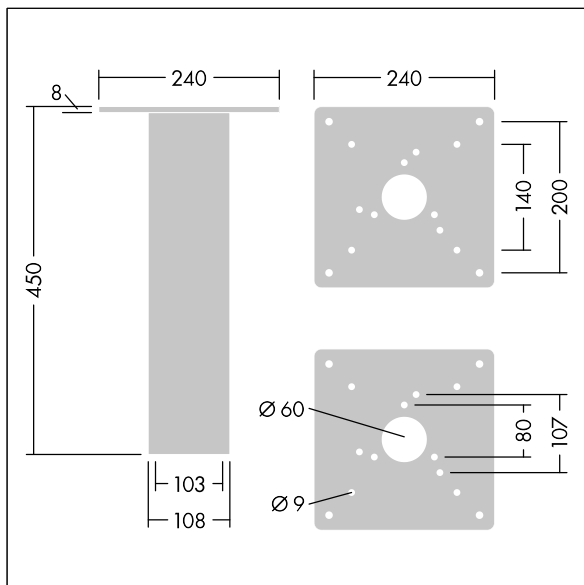

Raze Bollard

96635554 MGR BASE RAZE/DCO/THOR/CANDLE BOL

Raze Bollard

Ground base adaptor for root mounting bollards with flange plate. Bolts not supplied.

TLG_ACCS_F_MRGBASE.jpg

TLG_BOLL_M_BASE.wmf