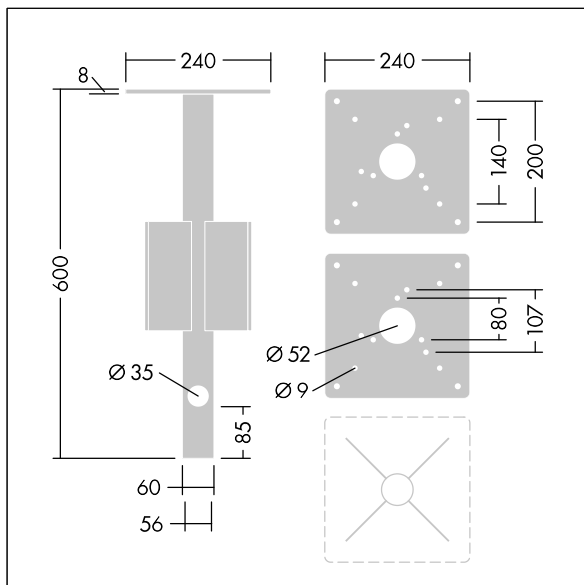

Raze Bollard

96635553 MGR SPIKE RAZE/DCO/THOR/CANDLE BOL

Raze Bollard

Ground spike adaptor for root mounting bollards with flange plate. Bolts not supplied.

TLG_ACCS_F_MRGSPIKE.jpg

TLG_BOLL_M_SPIKE.wmf