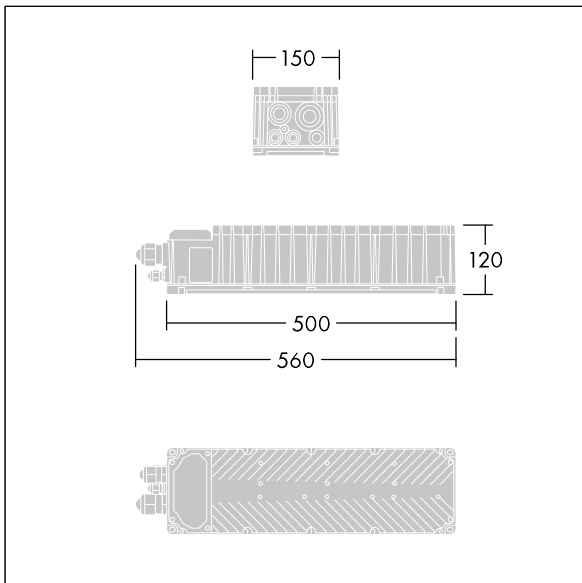

Altis Gen5

THORN

96671927 ALG5 GB 2052W 0.85A 565V 3CH DA

IP66	IK08				T _a 45
------	------	---	---	---	-------------------

Altis Gen5

Class I, DALI 2 programmable gearbox, with 3 independent output channels and IP66 enclosure, for TV broadcasting applications. Suitable for dedicated 432 / 456 / 480 / 504 LED Altis floodlight, to be installed remotely up to 200m from the floodlight. Nominal input voltage: 200-440, output current 850mA with DALI 2 configurable single-channel, IEEE 1789 flicker recommended practice compliant suitable for super slow motion camera filming, surge level 10kV for both common mode and differential.

Connection from mains via terminal blocks. Mains supply must be fused according to local safety regulations.

Weight: 6.2 kg.

TLG_ALT5_F_GB_1700.jpg

TLG_ALT5_M_GB.wmf

All values marked with an * are rated values. Unless stated otherwise, the values apply to an ambient temperature of 25°C.