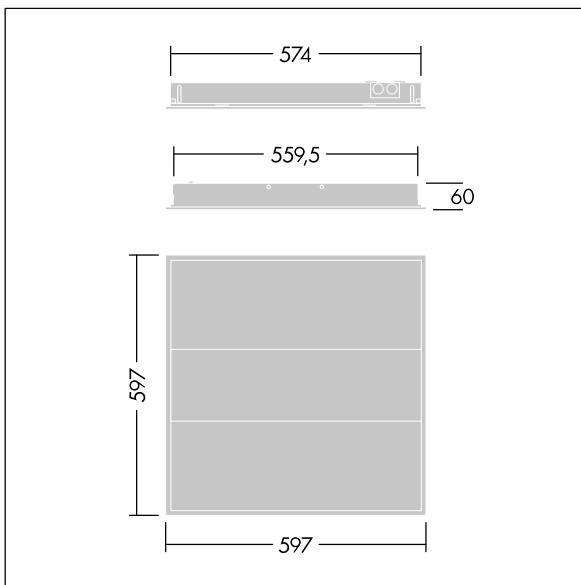

IQ Beam

96635442 IQ BEAM 3000-940 OPC HF E3D Q600

IEC EN 60598-1 RG 1		IP20	IK03				650°C	T _a 0 +35
---------------------------	--	------	------	--	--	--	-------	-------------------------

IQ Beam

A linear optic, recessed modular LED luminaire for exposed T, plasterboard and concealed grid ceilings. Fixed output, LED driver with 3 hour, Self/DALI Addressable test, emergency lighting circuit. Class I electrical, IP20, Impact strength: IK03. Body: white painted steel. Diffuser: 3D opal comfort optic. Suitable for lay-in installation, pull up installation optional. Complete with 4000K LED.

Dimensions: 597 x 597 x 60 mm
 Luminaire input power: 27.5 W
 Luminaire luminous flux: 3000 lm
 Luminaire efficacy: 109 lm/W
 Weight: 4.4 kg

TLG_IQBM_F_OPC.jpg

TLG_IQBM_M_LDQO.wmf

This product contains a light source of energy efficiency class D.