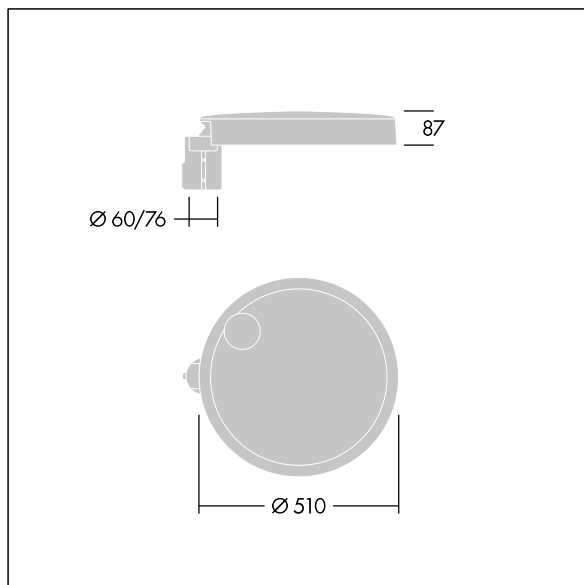

Carat

THORN

96635164 CT L 48L70-730 NR CL1 T76F ANT

Carat

An elegant urban lantern with durable performance. Programmable LED driver, set for fixed output, driving 48 LEDs at 700mA. Body: large size, die-cast aluminium (EN AC-44300), anthracite (close to RAL7043). Shaft: anthracite (close to RAL7043). Cover: glass. Fixings: stainless steel with anti-galvanic treatment. Narrow Road optic, with Colour Rendering Index min.: 70 Correlated colour temperature*: 3000 Kelvin LEDs supplied. Class I electrical, Impact strength: IK08, IP66, Ta max.: 35°C. Supplied with Ø76mm spigot adaptor pre-fitted for post-top, 5° tilt.

Dimensions: Ø510 x 87 mm
Luminaire input power: 100.8 W
Luminaire luminous flux: 14797 lm
Luminaire efficacy: 147 lm/W
Weight: 9.5 kg
Scx: 0.05 m²

TLG_CARA_F_L_PostTop.jpg

TLG_CARA_M_LMTP.wmf

This product contains a light source of energy efficiency class D.