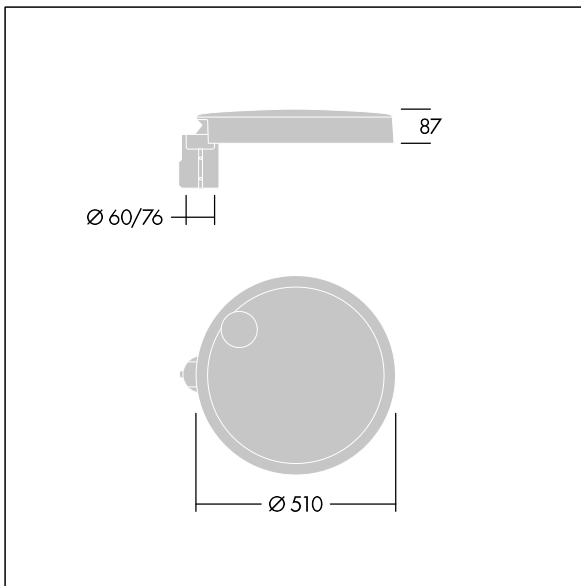

## Carat

An elegant urban lantern with durable performance. Programmable LED driver, set for fixed output, driving 48 LEDs at 500mA. Body: large size, die-cast aluminium (EN AC-44300), anthracite (close to RAL7043). Shaft: stainless steel. Cover: glass. Fixings: stainless steel with anti-galvanic treatment. Narrow Road optic, with Colour Rendering Index min.: 70 Correlated colour temperature\*: 3000 Kelvin LEDs supplied. Class I electrical, Impact strength: IK08, IP66, Ta max.: 35°C. Supplied with Ø76mm spigot adaptor pre-fitted for post-top, 5° tilt.

Dimensions: Ø510 x 87 mm  
Luminaire input power: 71 W  
Luminaire luminous flux: 11049 lm  
Luminaire efficacy: 156 lm/W  
Weight: 9.3 kg  
Scx: 0.05 m<sup>2</sup>

TLG\_CARA\_F\_L\_PostTop.jpg

TLG\_CARA\_M\_LMTP.wmf