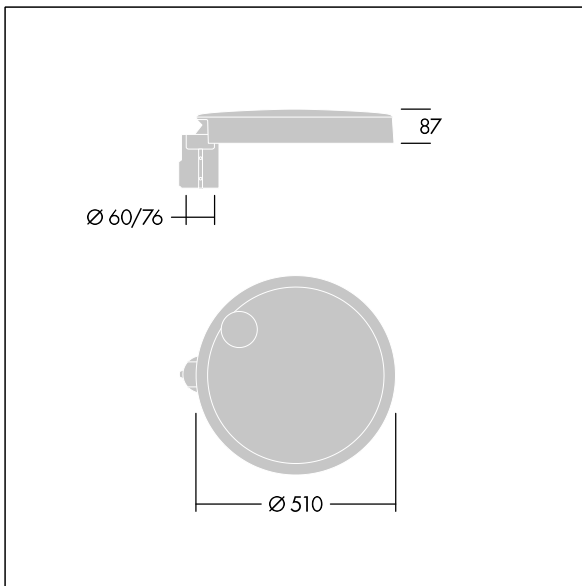

Carat

THORN

96635162 CT L 48L35-730 NR CL1 T76F ANT

Carat

An elegant urban lantern with durable performance. Programmable LED driver, set for fixed output, driving 48 LEDs at 350mA. Body: large size, die-cast aluminium (EN AC-44300), anthracite (close to RAL7043). Shaft: glass. Cover: glass. Fixings: stainless steel with anti-galvanic treatment. Narrow Road optic, with Colour Rendering Index min.: 70 Correlated colour temperature*: 3000 Kelvin LEDs supplied. Class I electrical, Impact strength: IK08, IP66, Ta max.: 35°C. Supplied with Ø76mm spigot adaptor pre-fitted for post-top, 5° tilt.

Dimensions: Ø510 x 87 mm
Luminaire input power: 49.7 W
Luminaire luminous flux: 8031 lm
Luminaire efficacy: 162 lm/W
Weight: 9.3 kg
Scx: 0.05 m²

TLG_CARA_F_L_PostTop.jpg

TLG_CARA_M_LMTP.wmf

This product contains a light source of energy efficiency class D.