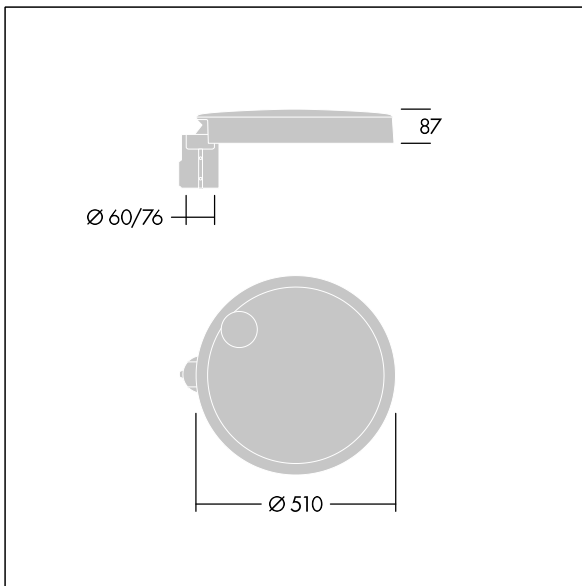

## Carat

An elegant urban lantern with durable performance. Programmable LED driver, set for fixed output, driving 48 LEDs at 350mA. Body: large size, die-cast aluminium (EN AC-44300), anthracite (close to RAL7043). Shaft: glass. Cover: glass. Fixings: stainless steel with anti-galvanic treatment. Narrow Road optic, with Colour Rendering Index min.: 70 Correlated colour temperature\*: 3000 Kelvin LEDs supplied. Class I electrical, Impact strength: IK08, IP66, Ta max.: 35°C. Supplied with Ø76mm spigot adaptor pre-fitted for post-top, 5° tilt.

Dimensions: Ø510 x 87 mm  
Luminaire input power: 49.7 W  
Luminaire luminous flux: 8031 lm  
Luminaire efficacy: 162 lm/W  
Weight: 9.3 kg  
Scx: 0.05 m<sup>2</sup>

TLG\_CARA\_F\_L\_PostTop.jpg

TLG\_CARA\_M\_LMTP.wmf