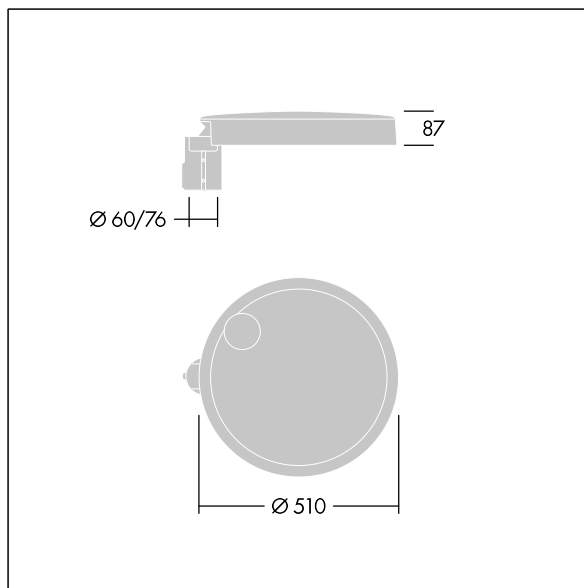

Carat

THORN

96635159 CT L 36L70-730 NR CL1 T76F ANT

Carat

An elegant urban lantern with durable performance. Programmable LED driver, set for fixed output, driving 36 LEDs at 700mA. Body: large size, die-cast aluminium (EN AC-44300), anthracite (close to RAL7043). Shaft: glass. Cover: glass. Fixings: stainless steel with anti-galvanic treatment. Narrow Road optic, with Colour Rendering Index min.: 70 Correlated colour temperature*: 3000 Kelvin LEDs supplied. Class I electrical, Impact strength: IK08, IP66, Ta max.: 35°C. Supplied with Ø76mm spigot adaptor pre-fitted for post-top, 5° tilt.

Dimensions: Ø510 x 87 mm
Luminaire input power: 75.8 W
Luminaire luminous flux: 11152 lm
Luminaire efficacy: 147 lm/W
Weight: 9.2 kg
Scx: 0.05 m²

TLG_CARA_F_L_PostTop.jpg

TLG_CARA_M_LMTP.wmf

This product contains a light source of energy efficiency class D.