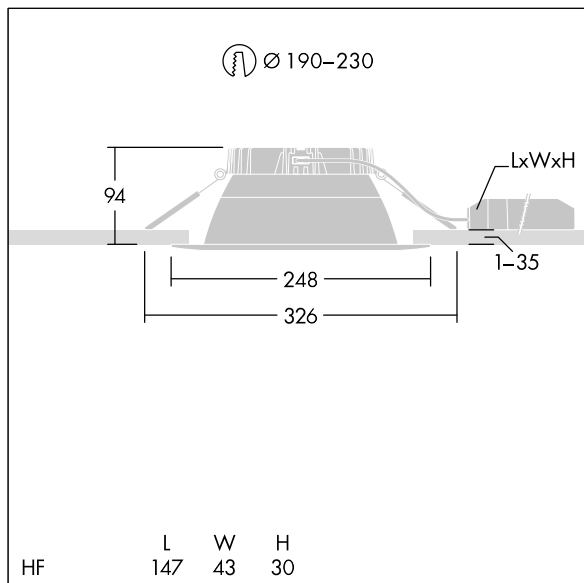

### Cetus3

A low height, recessed LED downlight. Suitable for ceiling cut-outs Ø190-230 mm for easy refurbishments or fast initial installations. Remote, pluggable, Fixed output LED driver. Loop in - loop out possible. Body: die-cast aluminium for thermal management. Diffuser: polycarbonate, smooth reflector in white finish with wide beam. Reflector and trim: high quality, highly reflective polycarbonate. Class II electrical (this product is not earthed), IP44\_IP20. Spring clips suitable for ceiling thicknesses from 1 to 35 mm. Complete with 4000K LED

Dimensions: Ø248 x 100 mm  
Luminaire input power: 25.4 W  
Luminaire luminous flux: 3463 lm  
Luminaire efficacy: 136 lm/W  
Weight: 0.7 kg

TLG\_CTU3\_F\_L\_LED\_RWH\_Persp.jpg

TLG\_CTU3\_M\_HFL.wmf

This product contains a light source of energy efficiency class C.