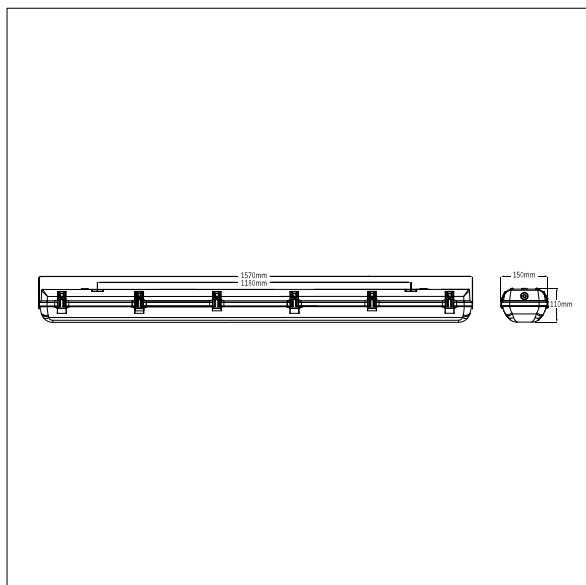

## WeatherForce

A wide body, linear, water resistant LED luminaire, specifically designed for general outdoor applications. DALI dimmable LED driver. Class I electrical, IP65, Impact strength: IK08. Body: light grey injection moulded polycarbonate, supplied with tamper resistant screws. Diffuser: opal polycarbonate. Gear Tray: steel sheet, powder coated white. WeatherForce G2 is able to be surface mounted or suspended. Complete with switchable light colour temperature 3000K - 4000K - 5700K LED.

Dimensions: 1570 x 150 x 110 mm

Luminaire input power: 60 W

Weight: 4.5 kg

TLG\_WFG2\_F\_L15.jpg

TLG\_WFG2\_M\_L15.wmf

All values marked with an \* are rated values. Thorn uses tried and tested components from leading suppliers, however there may be isolated instances of technology-related failures of individual LEDs during the rated product lifetime. International standards set the tolerance in initial flux and connected load at  $\pm 10\%$ . Unless stated otherwise, the values apply to an ambient temperature of 25°C.