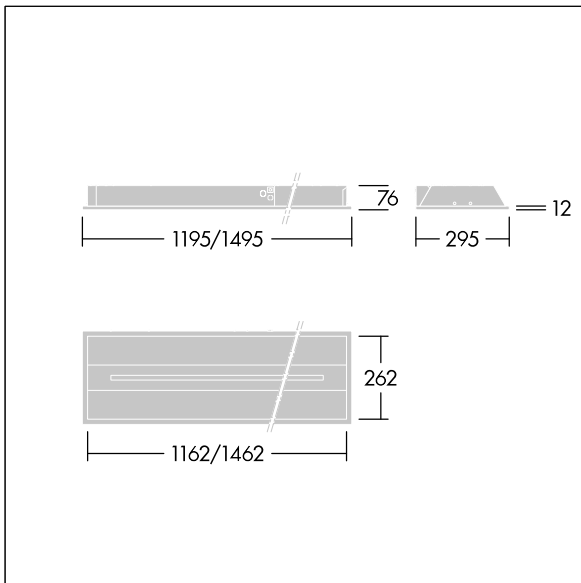

Indilouver Pro

96650875 INDI PRO LED2700-927-65 12X3 AH HFI FP

RoHS	IP20	IK02			750°C	T _a -20 +40
------	------	------	--	--	-------	---------------------------

Indilouver Pro

A stylish ceiling recessed LED luminaire. DALI-2 dimmableLED driver. Class I electrical, IP20, Impact strength: IK02. Body: white painted steel, with option for concealed air return. Diffuser: 2mm thick, clear PMMA, linear profile. Baffle: aluminium extrusion. Fitted with flex and plug. Complete with 2700-6500K tuneable LED, COI approved.

Dimensions: 1195 x 295 x 76 mm
 Luminaire input power: 27 W
 Luminaire luminous flux: 2988 lm
 Luminaire efficacy: 111 lm/W
 Weight: 0 kg

TLG_INPR_F_WH.jpg

TLG_INPR_M_M-L.wmf

All values marked with an * are rated values. Thorn uses tried and tested components from leading suppliers, however there may be isolated instances of technology-related failures of individual LEDs during the rated product lifetime. International standards set the tolerance in initial flux and connected load at $\pm 10\%$. Unless stated otherwise, the values apply to an ambient temperature of 25°C.