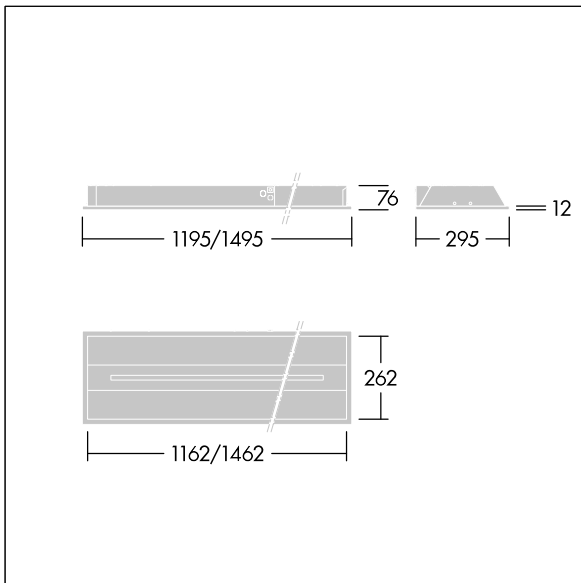

Indilouver Pro

96650834 INDI PRO LED4500-940 15x3 AH FP

RoHS	IP20	IK02			750 °C	T _a -20 +40
------	------	------	--	--	--------	---------------------------

Indilouver Pro

A stylish ceiling recessed LED luminaire. Fixed output LED driver. Class I electrical, IP20, Impact strength: IK02. Body: white painted steel, with option for concealed air return. Diffuser: 2mm thick, clear PMMA, linear profile. Baffle: aluminium extrusion. Fitted with flex and plug. Complete with 4000K LED, COI approved.

Dimensions: 1495 x 295 x 76 mm
 Luminaire input power: 44 W
 Luminaire luminous flux: 4684 lm
 Luminaire efficacy: 106 lm/W
 Weight: 6.5 kg

TLG_INPR_F_WH.jpg

TLG_INPR_M_M-L.wmf

All values marked with an * are rated values. Thorn uses tried and tested components from leading suppliers, however there may be isolated instances of technology-related failures of individual LEDs during the rated product lifetime. International standards set the tolerance in initial flux and connected load at $\pm 10\%$. Unless stated otherwise, the values apply to an ambient temperature of 25°C.