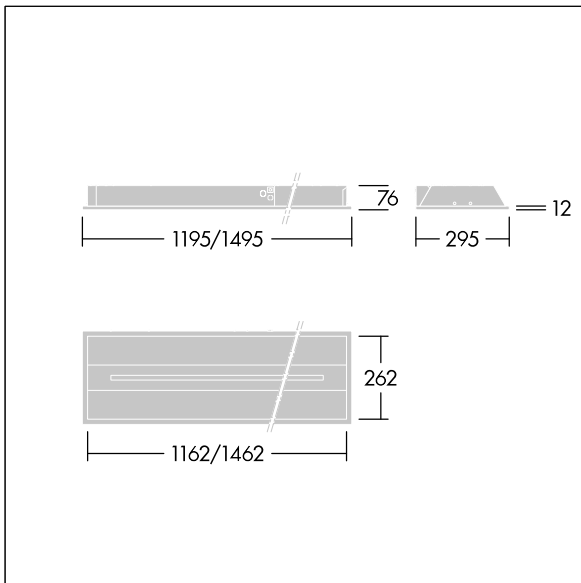

## Indilouver Pro

96650834 INDI PRO LED4500-940 15x3 AH FP

RoHS	IP20	IK02			750 °C	T <sub>a</sub> -20 +40
------	------	------	--	--	--------	---------------------------

### Indilouver Pro

A stylish ceiling recessed LED luminaire. Fixed output LED driver. Class I electrical, IP20, Impact strength: IK02. Body: white painted steel, with option for concealed air return. Diffuser: 2mm thick, clear PMMA, linear profile. Baffle: aluminium extrusion. Fitted with flex and plug. Complete with 4000K LED, COI approved.

Dimensions: 1495 x 295 x 76 mm  
 Luminaire input power: 44 W  
 Luminaire luminous flux: 4684 lm  
 Luminaire efficacy: 106 lm/W  
 Weight: 6.5 kg

TLG\_INPR\_F\_WH.jpg

TLG\_INPR\_M\_M-L.wmf

All values marked with an \* are rated values. Thorn uses tried and tested components from leading suppliers, however there may be isolated instances of technology-related failures of individual LEDs during the rated product lifetime. International standards set the tolerance in initial flux and connected load at ±10%. Unless stated otherwise, the values apply to an ambient temperature of 25°C.