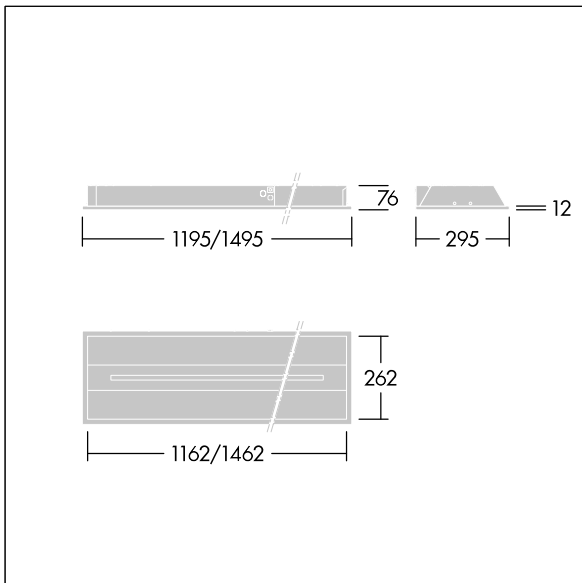

Indilouver Pro

96650603 INDI PRO LED4500-940 15x3 FP

RoHS	IP20	IK02			750 °C	T _a -20 +40
------	------	------	--	--	--------	---------------------------

Indilouver Pro

A stylish ceiling recessed LED luminaire. Fixed output LED driver. Class I electrical, IP20, Impact strength: IK02. Body: white painted steel. Diffuser: 2mm thick, clear PMMA, linear profile. Baffle: aluminium extrusion. Fitted with flex and plug. Complete with 4000K LED, COI approved.

Dimensions: 1495 x 295 x 76 mm
 Luminaire input power: 44 W
 Luminaire luminous flux: 4684 lm
 Luminaire efficacy: 106 lm/W
 Weight: 6.5 kg

TLG_INPR_F_WH.jpg

TLG_INPR_M_M-L.wmf

All values marked with an * are rated values. Thorn uses tried and tested components from leading suppliers, however there may be isolated instances of technology-related failures of individual LEDs during the rated product lifetime. International standards set the tolerance in initial flux and connected load at $\pm 10\%$. Unless stated otherwise, the values apply to an ambient temperature of 25°C.