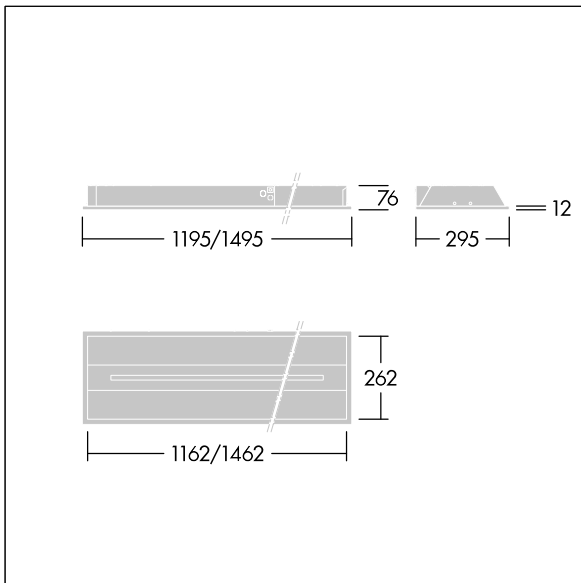

Indilouver Pro

96650603 INDI PRO LED4500-940 15x3 FP

RoHS	IP20	IK02			750°C	T _a -20 +40
------	------	------	--	--	-------	---------------------------

Indilouver Pro

A stylish ceiling recessed LED luminaire. Fixed output LED driver. Class I electrical, IP20, Impact strength: IK02. Body: white painted steel. Diffuser: 2mm thick, clear PMMA, linear profile. Baffle: aluminium extrusion. Fitted with flex and plug. Complete with 4000K LED, COI approved.

Dimensions: 1495 x 295 x 76 mm
 Luminaire input power: 44 W
 Luminaire luminous flux: 4684 lm
 Luminaire efficacy: 106 lm/W
 Weight: 6.5 kg

TLG_INPR_F_WH.jpg

TLG_INPR_M_M-L.wmf

All values marked with an * are rated values. Thorn uses tried and tested components from leading suppliers, however there may be isolated instances of technology-related failures of individual LEDs during the rated product lifetime. International standards set the tolerance in initial flux and connected load at $\pm 10\%$. Unless stated otherwise, the values apply to an ambient temperature of 25°C.