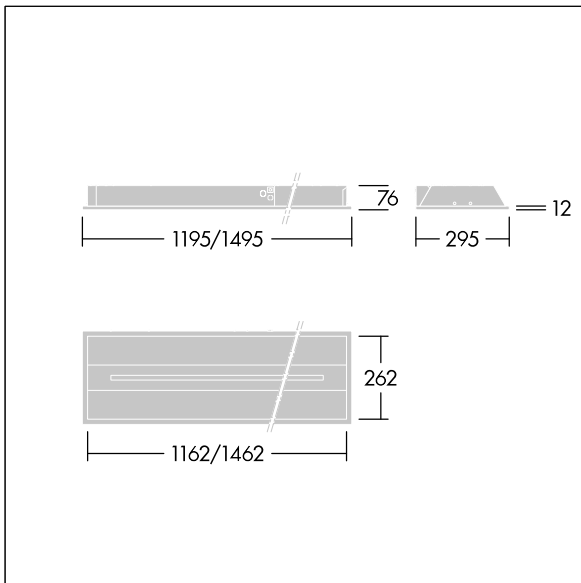

Indilouver Pro

96650832 INDI PRO LED3700-940 15x3 AH FP

RoHS	IP20	IK02			750 °C	T _a -20 +40
------	------	------	--	--	--------	---------------------------

Indilouver Pro

A stylish ceiling recessed LED luminaire. Fixed output LED driver. Class I electrical, IP20, Impact strength: IK02. Body: white painted steel, with option for concealed air return. Diffuser: 2mm thick, clear PMMA, linear profile. Baffle: aluminium extrusion. Fitted with flex and plug. Complete with 4000K LED, COI approved.

Dimensions: 1495 x 295 x 76 mm
 Luminaire input power: 35 W
 Luminaire luminous flux: 3811 lm
 Luminaire efficacy: 109 lm/W
 Weight: 6.5 kg

TLG_INPR_F_WH.jpg

TLG_INPR_M_M-L.wmf

All values marked with an * are rated values. Thorn uses tried and tested components from leading suppliers, however there may be isolated instances of technology-related failures of individual LEDs during the rated product lifetime. International standards set the tolerance in initial flux and connected load at $\pm 10\%$. Unless stated otherwise, the values apply to an ambient temperature of 25°C.