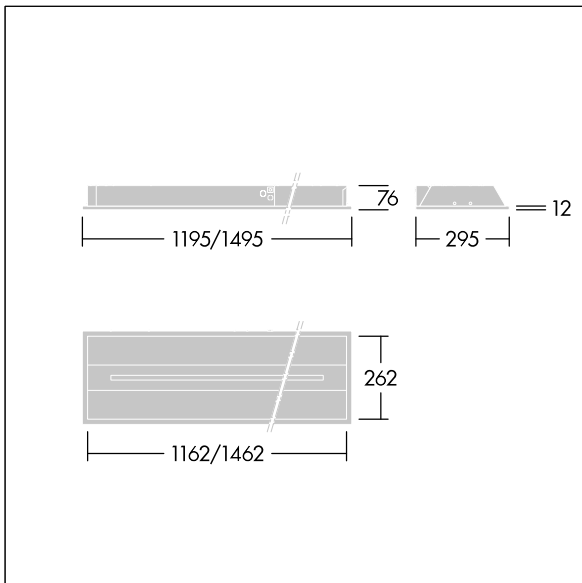

Indilouver Pro

96649681 INDI PRO LED3700-940 15x3 FP

RoHS	IP20	IK02			750°C	T _a -20 +40
------	------	------	--	--	-------	---------------------------

Indilouver Pro

A stylish ceiling recessed LED luminaire. Fixed output LED driver. Class I electrical, IP20, Impact strength: IK02. Body: white painted steel. Diffuser: 2mm thick, clear PMMA, linear profile. Baffle: aluminium extrusion. Fitted with flex and plug. Complete with 4000K LED, COI approved.

Dimensions: 1495 x 295 x 76 mm
 Luminaire input power: 35 W
 Luminaire luminous flux: 3811 lm
 Luminaire efficacy: 109 lm/W
 Weight: 6.5 kg

TLG_INPR_F_WH.jpg

TLG_INPR_M_M-L.wmf

This product contains a light source of energy efficiency class D.