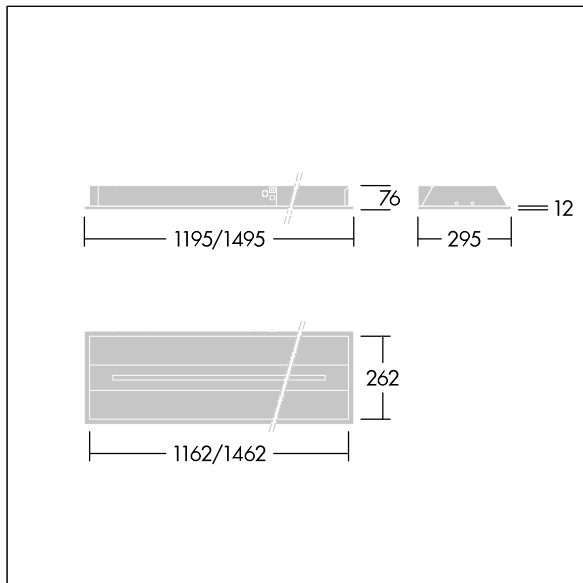

# Indilouver Pro

THORN

96649679 INDI PRO LED2700-940 12x3 FP

RoHS	IP20	IK02			750°C	T <sub>a</sub> -20 +40
------	------	------	--	--	-------	---------------------------

## Indilouver Pro

A stylish ceiling recessed LED luminaire. Fixed output LED driver. Class I electrical, IP20, Impact strength: IK02. Body: white painted steel. Diffuser: 2mm thick, clear PMMA, linear profile. Baffle: aluminium extrusion. Fitted with flex and plug. Complete with 4000K LED, COI approved.

Dimensions: 1195 x 295 x 76 mm  
Luminaire input power: 27 W  
Luminaire luminous flux: 3012 lm  
Luminaire efficacy: 112 lm/W  
Weight: 5.8 kg

TLG\_INPR\_F\_WH.jpg

TLG\_INPR\_M\_M-L.wmf

All values marked with an \* are rated values. Thorn uses tried and tested components from leading suppliers, however there may be isolated instances of technology-related failures of individual LEDs during the rated product lifetime. International standards set the tolerance in initial flux and connected load at  $\pm 10\%$ . Unless stated otherwise, the values apply to an ambient temperature of 25°C.