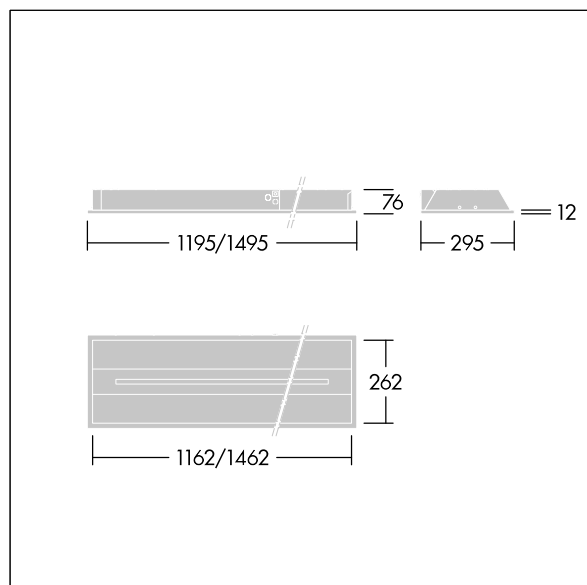

Indilouver Pro

THORN

96649679 INDI PRO LED2700-940 12x3 FP

RoHS	IP20	IK02			750°C	T _a -20 +40
------	------	------	--	--	-------	---------------------------

Indilouver Pro

A stylish ceiling recessed LED luminaire. Fixed output LED driver. Class I electrical, IP20, Impact strength: IK02. Body: white painted steel. Diffuser: 2mm thick, clear PMMA, linear profile. Baffle: aluminium extrusion. Fitted with flex and plug. Complete with 4000K LED, COI approved.

Dimensions: 1195 x 295 x 76 mm

Luminaire input power: 27 W

Luminaire luminous flux: 3012 lm

Luminaire efficacy: 112 lm/W

Weight: 5.8 kg

TLG_INPR_F_WH.jpg

TLG_INPR_M_M-L.wmf

All values marked with an * are rated values. Thorn uses tried and tested components from leading suppliers, however there may be isolated instances of technology-related failures of individual LEDs during the rated product lifetime. International standards set the tolerance in initial flux and connected load at $\pm 10\%$. Unless stated otherwise, the values apply to an ambient temperature of 25°C.