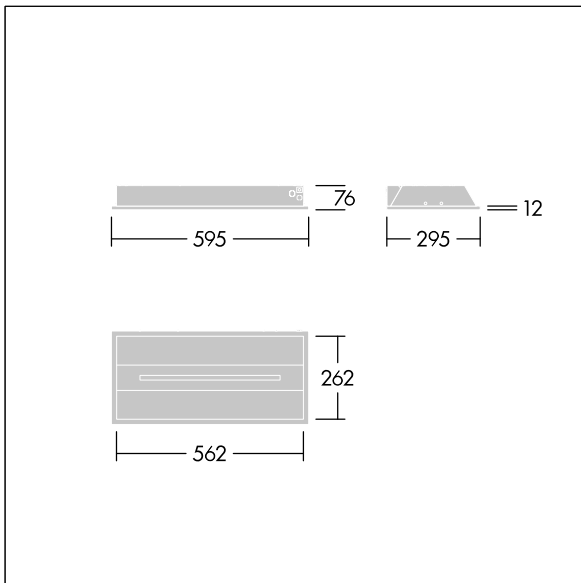

Indilouver Pro

96649675 INDI PRO LED1600-940 6x3 FP

RoHS	IP20	IK02			750 °C	T _a -20 +40
------	------	------	--	--	--------	---------------------------

Indilouver Pro

A stylish ceiling recessed LED luminaire. Fixed output LED driver. Class I electrical, IP20, Impact strength: IK02. Body: white painted steel. Diffuser: 2mm thick, clear PMMA, linear profile. Baffle: aluminium extrusion. Fitted with flex and plug. Complete with 4000K LED, COI approved.

Dimensions: 595 x 295 x 76 mm
 Luminaire input power: 17 W
 Luminaire luminous flux: 1623 lm
 Luminaire efficacy: 95 lm/W
 Weight: 3 kg

TLG_INPR_F_WH.jpg

TLG_INPR_M_S.wmf

All values marked with an * are rated values. Thorn uses tried and tested components from leading suppliers, however there may be isolated instances of technology-related failures of individual LEDs during the rated product lifetime. International standards set the tolerance in initial flux and connected load at ±10%. Unless stated otherwise, the values apply to an ambient temperature of 25°C.