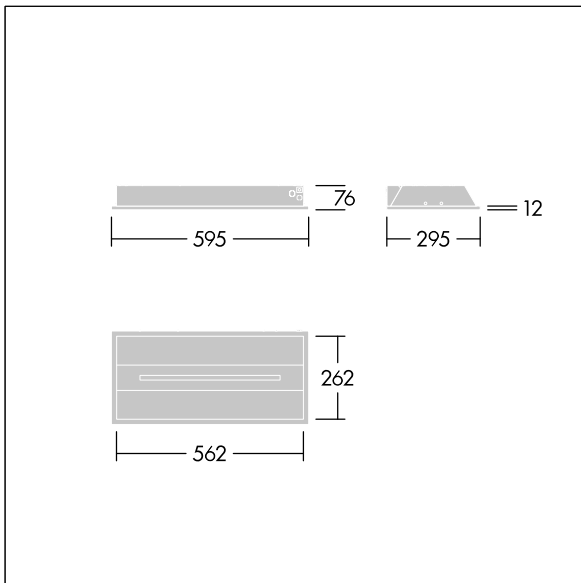

## Indilouver Pro

96649675 INDI PRO LED1600-940 6x3 FP

RoHS	IP20	IK02			750 °C	T <sub>a</sub> -20 +40
------	------	------	--	--	--------	---------------------------

### Indilouver Pro

A stylish ceiling recessed LED luminaire. Fixed output LED driver. Class I electrical, IP20, Impact strength: IK02. Body: white painted steel. Diffuser: 2mm thick, clear PMMA, linear profile. Baffle: aluminium extrusion. Fitted with flex and plug. Complete with 4000K LED, COI approved.

Dimensions: 595 x 295 x 76 mm  
 Luminaire input power: 17 W  
 Luminaire luminous flux: 1623 lm  
 Luminaire efficacy: 95 lm/W  
 Weight: 3 kg

TLG\_INPR\_F\_WH.jpg

TLG\_INPR\_M\_S.wmf

All values marked with an \* are rated values. Thorn uses tried and tested components from leading suppliers, however there may be isolated instances of technology-related failures of individual LEDs during the rated product lifetime. International standards set the tolerance in initial flux and connected load at ±10%. Unless stated otherwise, the values apply to an ambient temperature of 25°C.