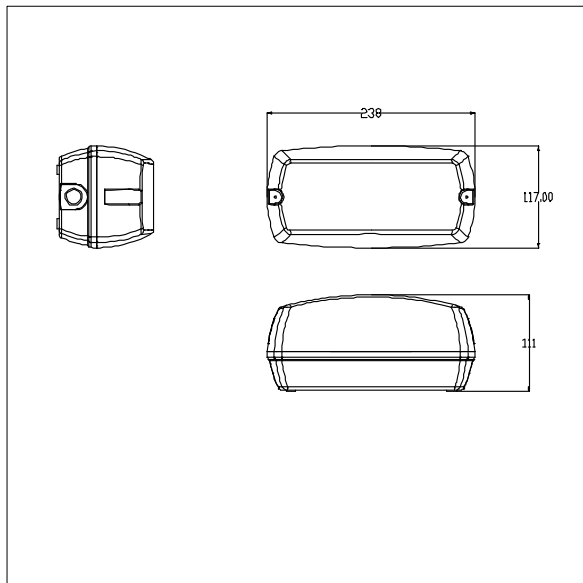

Jewel

THORN

96294621 JEWEL 2 LED BULKHEAD OP BLK TC

RoHS	IP65	IK10			750 °C	T _a -20 +40
------	------	------	---	---	--------	---------------------------

Jewel

Surface mounted LED luminaire, compact size with smooth lines. Fixed output, LED driver with switch for selection of colour temperature (3000K, 4000K, 5700K). Body: polycarbonate. Diffuser: opal polycarbonate. Sealed to IP65, Impact strength: IK10. Colour Rendering Index min.: 80. Suitable for indoor or outdoor use. Complete with tri-colour LEDs.

Dimensions: 240 x 116 x 130 mm

Luminaire input power: 10 W

Weight: 0.37 kg

TLG_JEWL_F_BK.jpg

TLG_JEWL_M_LD1.wmf

All values marked with an * are rated values. Thorn uses tried and tested components from leading suppliers, however there may be isolated instances of technology-related failures of individual LEDs during the rated product lifetime. International standards set the tolerance in initial flux and connected load at $\pm 10\%$. Unless stated otherwise, the values apply to an ambient temperature of 25°C.