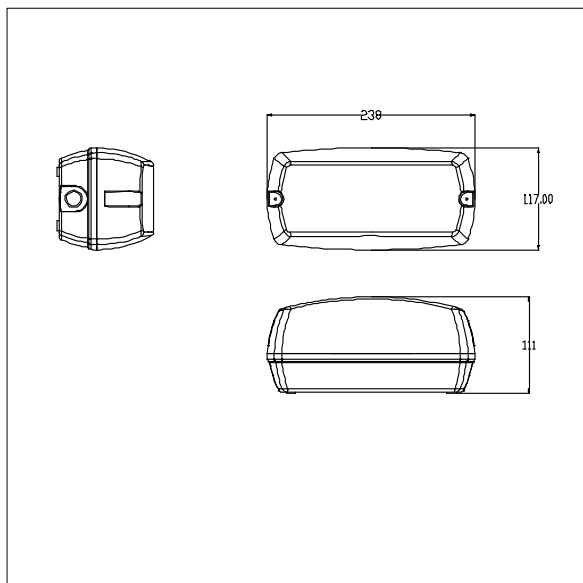

### Jewel

Surface mounted LED luminaire, compact size with smooth lines. Fixed output, LED driver with switch for selection of colour temperature (3000K, 4000K, 5700K). Body: polycarbonate. Diffuser: opal polycarbonate. Sealed to IP65, Impact strength: IK10. Colour Rendering Index min.: 80. Suitable for indoor or outdoor use. Complete with tri-colour LEDs.

Dimensions: 240 x 116 x 130 mm

Luminaire input power: 10 W

Weight: 0.37 kg

TLG\_JEWL\_F\_WH.jpg

TLG\_JEWL\_M\_LD1.wmf

All values marked with an \* are rated values. Thorn uses tried and tested components from leading suppliers, however there may be isolated instances of technology-related failures of individual LEDs during the rated product lifetime. International standards set the tolerance in initial flux and connected load at  $\pm 10\%$ . Unless stated otherwise, the values apply to an ambient temperature of 25°C.