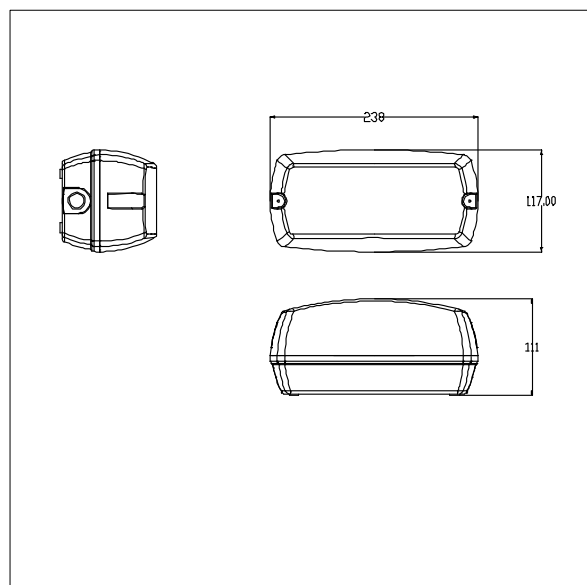

Jewel

THORN

96294620 JEWEL 2 LED BULKHEAD OP WHI TC

RoHS	IP65	IK10			750 °C	T _a -20 +40
------	------	------	---	---	--------	---------------------------

Jewel

Surface mounted LED luminaire, compact size with smooth lines. Fixed output, LED driver with switch for selection of colour temperature (3000K, 4000K, 5700K). Body: polycarbonate. Diffuser: opal polycarbonate. Sealed to IP65, Impact strength: IK10. Colour Rendering Index min.: 80. Suitable for indoor or outdoor use. Complete with tri-colour LEDs.

Dimensions: 240 x 116 x 130 mm

Luminaire input power: 10 W

Weight: 0.37 kg

TLG_JEWL_F_WH.jpg

TLG_JEWL_M_LD1.wmf

All values marked with an * are rated values. Thorn uses tried and tested components from leading suppliers, however there may be isolated instances of technology-related failures of individual LEDs during the rated product lifetime. International standards set the tolerance in initial flux and connected load at $\pm 10\%$. Unless stated otherwise, the values apply to an ambient temperature of 25°C.