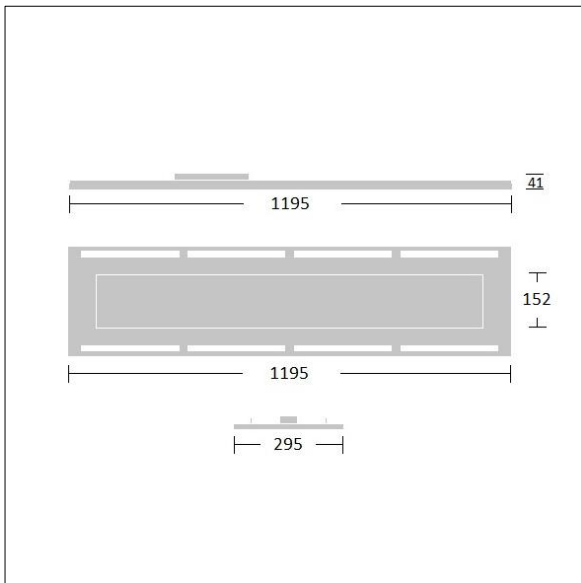

## Royal Modular

An LED recessed luminaire, with air-handling functionality. Electronic, fixed output control gear. Class II electrical, IP40. Body: painted steel. Diffuser: MicroPrismatic. Fitted with flex and plug. Complete with 4000K LED, Colour Rendering Index min.: 90

Type IC in accordance with AS/NZS 60598.2.2-2016 Recessed Luminaires.

Dimensions: 1195 x 295 x 41 mm  
Luminaire input power: 30.7 W  
Luminaire luminous flux: 3243 lm

TLG\_RYLM\_F\_RMAH01.jpg

TLA\_SUSP\_M\_LD3.wmf