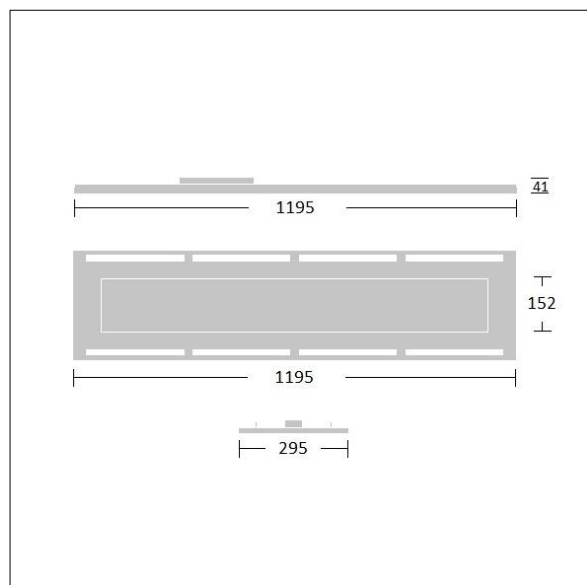

Royal Modular

THORN

96650524 ROYAL MOD LED3500-940 12X3 AH FP

Royal Modular

An LED recessed luminaire, with air-handling functionality. Electronic, fixed output control gear. Class II electrical, IP40. Body: painted steel. Diffuser: MicroPrismatic. Fitted with flex and plug. Complete with 4000K LED, Colour Rendering Index min.: 90

Type IC in accordance with AS/NZS 60598.2.2-2016 Recessed Luminaires.

Dimensions: 1195 x 295 x 41 mm
Luminaire input power: 30.7 W
Luminaire luminous flux: 3243 lm

TLG_RYLM_F_RMAH01.jpg

TLA_SUSP_M_LD3.wmf