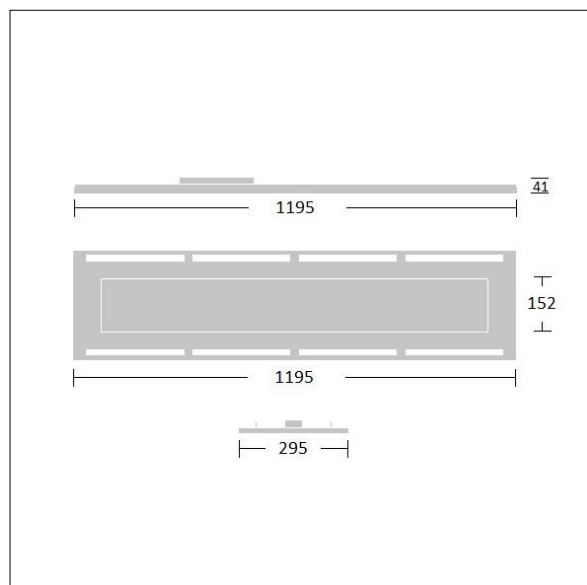

Type IC in accordance with AS/NZS 60598.2.2-2016 Recessed Luminaires.

Dimensions: 1195 x 295 x 41 mm

Luminaire input power: 22.9 W

Luminaire luminous flux: 2416 lm

TLG\_RYLM\_F\_RMAH01.jpg

TLA\_SUSP\_M\_LD3.wmf