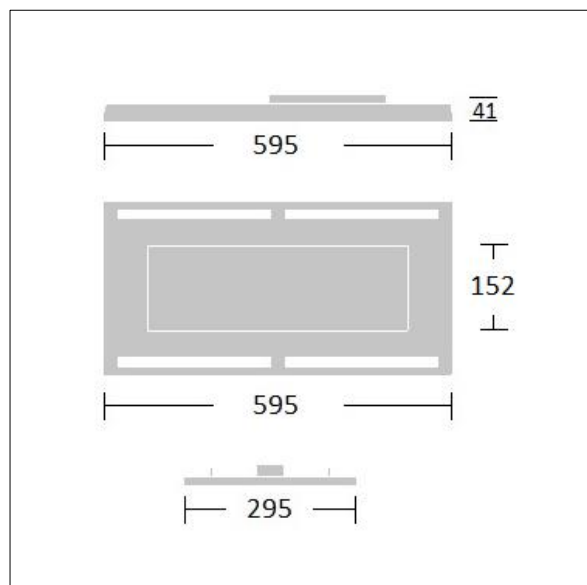

Royal Modular

THORN

96650522 ROYAL MOD LED1500-940 6X3 AH FP

IP40			LED
------	---	---	-----

Royal Modular

An LED recessed luminaire, with air-handling functionality. Electronic, fixed output control gear. Class II electrical, IP40. Body: painted steel. Diffuser: MicroPrismatic. Fitted with flex and plug. Complete with 4000K LED, Colour Rendering Index min.: 90

Type IC in accordance with AS/NZS 60598.2.2-2016 Recessed Luminaires.

Dimensions: 595 x 295 x 41 mm
Luminaire input power: 16 W
Luminaire luminous flux: 1604 lm

TLG_RYLM_F_RMAH01.jpg

TLA_SUSP_M_LD1.wmf

All values marked with an * are rated values. Thorn uses tried and tested components from leading suppliers, however there may be isolated instances of technology-related failures of individual LEDs during the rated product lifetime. International standards set the tolerance in initial flux and connected load at $\pm 10\%$. Unless stated otherwise, the values apply to an ambient temperature of 25°C.