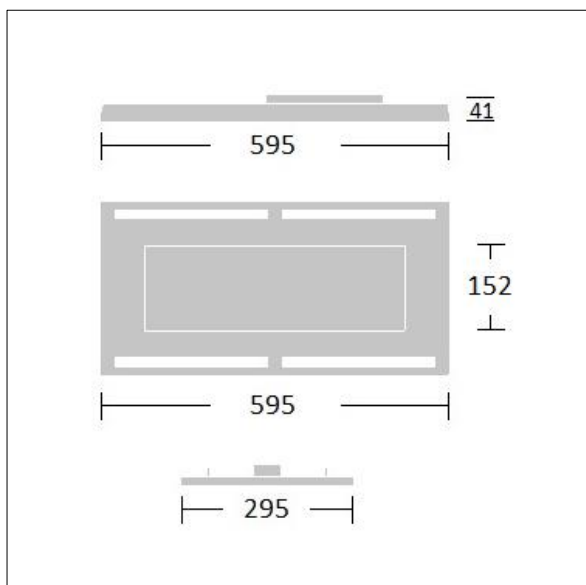

Royal Modular

THORN

96650522 ROYAL MOD LED1500-940 6X3 AH FP

IP40   LED

Royal Modular

An LED recessed luminaire, with air-handling functionality. Electronic, fixed output control gear. Class II electrical, IP40. Body: painted steel. Diffuser: MicroPrismatic. Fitted with flex and plug. Complete with 4000K LED, Colour Rendering Index min.: 90

Type IC in accordance with AS/NZS 60598.2.2-2016 Recessed Luminaires.

Dimensions: 595 x 295 x 41 mm
Luminaire input power: 16 W
Luminaire luminous flux: 1604 lm

TLG_RYLM_F_RMAH01.jpg

TLA_SUSP_M_LD1.wmf

All values marked with an * are rated values. Thorn uses tried and tested components from leading suppliers, however there may be isolated instances of technology-related failures of individual LEDs during the rated product lifetime. International standards set the tolerance in initial flux and connected load at $\pm 10\%$. Unless stated otherwise, the values apply to an ambient temperature of 25°C.