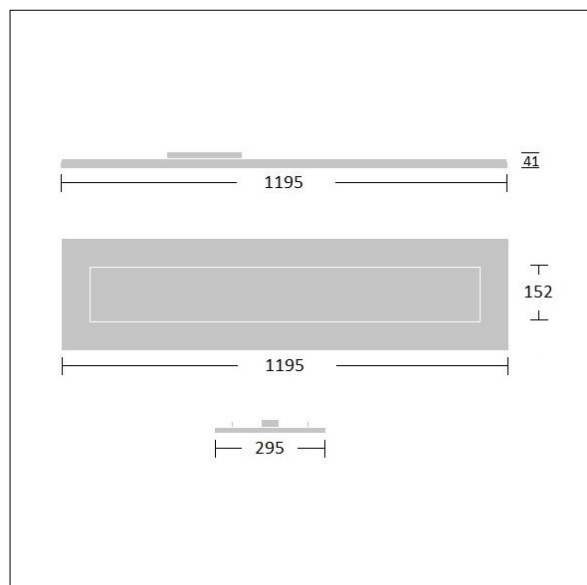

## Royal Modular

An LED recessed luminaire. Electronic, fixed output control gear. Class II electrical, IP40. Body: painted steel. Diffuser: MicroPrismatic. Fitted with flex and plug. Complete with 4000K LED, Colour Rendering Index min.: 90

Type IC in accordance with AS/NZS 60598.2.2-2016 Recessed Luminaires.

Dimensions: 1195 x 295 x 41 mm  
Luminaire input power: 30.7 W  
Luminaire luminous flux: 3243 lm

TLG\_RYLM\_F\_RMSTD01.jpg

TLA\_SUSP\_M\_LD4.wmf